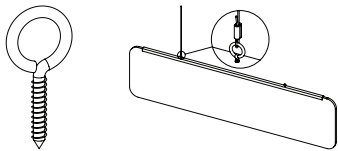

\$ 24

SET SCREW CABLE LOCK

-holds looped cables with a set screw
-nicer "curb appeal" for lower more visible assemblies
-chrome finish

CODE

LIST

HAC-CABLOCK-SS

\$ 13

ALUMINUM SLEEVE

-holds looped cables
-requires the use of a crimping tool to pinch the cable in place

CODE

LIST

HAC-SLEEVE-20

20 per pack

\$ 37

CABLE

-100 feet per roll

CODE

LIST

HAC-CABLE100

\$ 68

HARDWARE FOR CEILINGS HANGING PANEL ATTACHMENT

EYE SCREW

-use with ceiling baffles (these are included as a kit when ceiling baffles are ordered, but if you would like additional you may order these)

CODE

LIST

HAC-EYESCREW-50	pack of 50	\$ 29
-----------------	------------	-------

PANEL CLAMP

-use with vicinity screens
-cable installed with pressure fit mechanism
-panel installed with set screw
-chrome finish