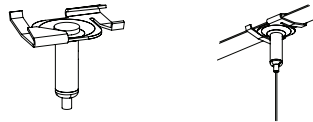

T-BAR CABLE GRIPPER

- for use with 1"wide suspended ceiling frames
- white finish

CODE

LIST

HAC-TBR-GRIP

$ 14