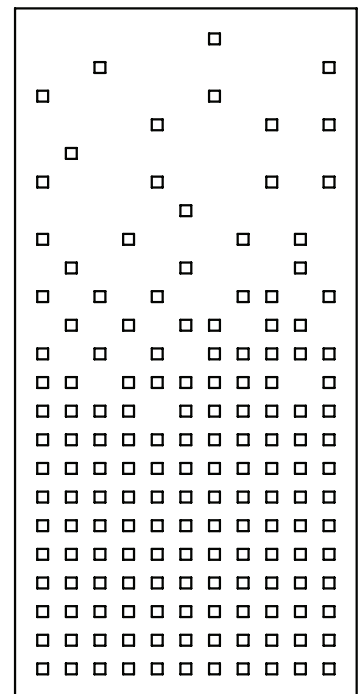

PIXELATED SQUARES

CODE

SIZE

LIST

	W	H	18mm
HWM4795-PXS18	47	95	$ 1794