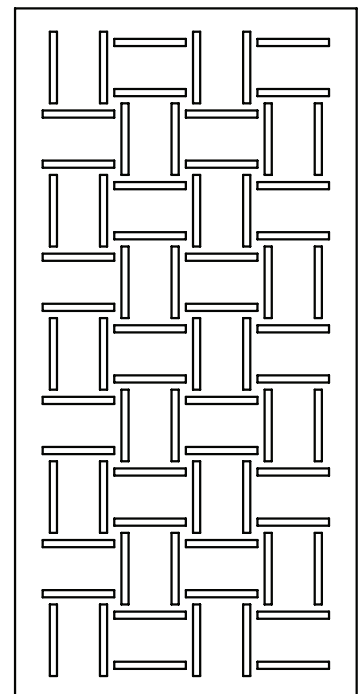

WEAVE

CODE

SIZE

LIST

	SIZE		LIST
	W	H	18mm
HWM4795-WEA18	47	95	$ 1674