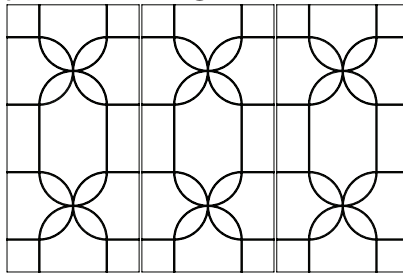

GROOVY WALL PATTERNS

SPECS

straight cut, squared corners

9mm or 12mm thickness

specify colour on your order

HARDWARE

attachment hardware is not included

construction adhesive is recommended for long term hanging
(not supplied by Harmony)

FILL IN THE BLANKS
(eg "HWG4795-BLF9")

panel thickness

- 9mm (9)
- 12mm (12)

KALEIDOSCOPE

patterned together

CODE

SIZE

LIST

	W	H	9mm	12mm
HWG4795-KAL__	47	95	$ 798	$ 1057