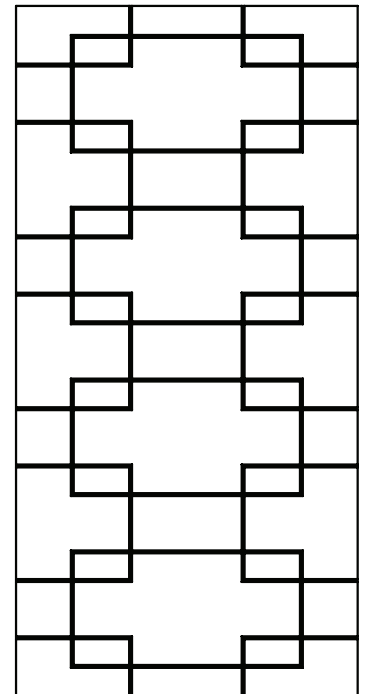

RECTANGLES