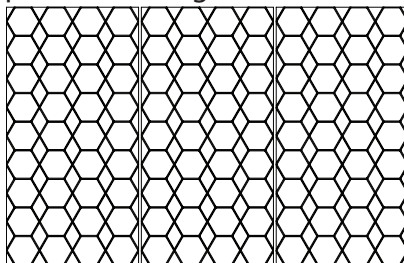

GROOVY WALL PATTERNS

DIAMONDS

patterned together

SPECS

straight cut, squared corners

9mm or 12mm thickness

specify colour on your order

HARDWARE

attachment hardware is not included

construction adhesive is recommended for long term hanging
(not supplied by Harmony)

FILL IN THE BLANKS
(eg "HWG4795-BLF9")

panel thickness

- 9mm (9)
- 12mm (12)

CODE

SIZE

LIST

	W	H	9mm	12mm
HWG4795-DIA_ _	47	95	\$ 798	\$ 1057

HONEYCOMB

patterned together

CODE

SIZE

LIST

	W	H	9mm	12mm
HWG4792-HON_ _	47	91 1/2	\$ 881	\$ 1139