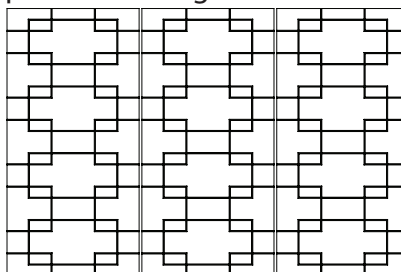

patterned together