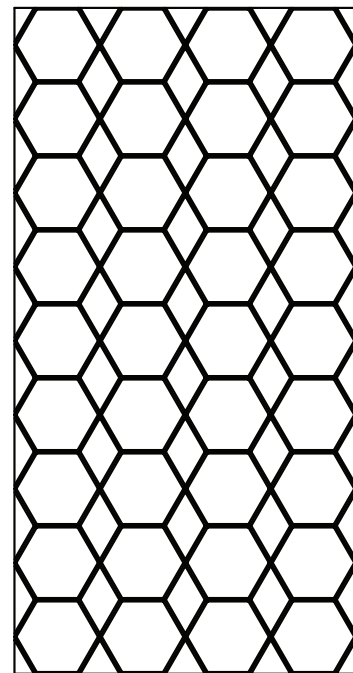

attachment hardware is not included

construction adhesive is recommended for long term hanging
(not supplied by Harmony)

FILL IN THE BLANKS
(eg "HWG4795-BLF9")

panel thickness

- 9mm (9)
- 12mm (12)

CODE

SIZE

LIST

	W	H	9mm	12mm
HWG4795-DIA_ _	47	95	\$ 798	\$ 1057

HONEYCOMB

patterned together

CODE

SIZE

LIST

	W	H	9mm	12mm
HWG4792-HON_ _	47	91 1/2	\$ 881	\$ 1139