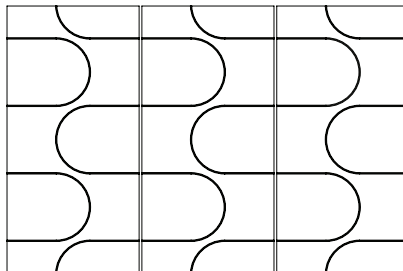

CODE

SIZE

LIST

	H	W	9mm	12mm
HWG4795-ZIP__	47	95	$ 798	$ 1057