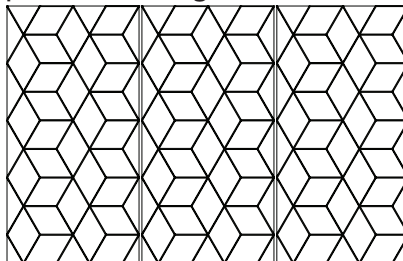

GROOVY WALL PATTERNS

BLUFF

patterned together

SPECS

straight cut, squared corners

9mm or 12mm thickness

specify colour on your order

HARDWARE

attachment hardware is not included

construction adhesive is recommended for long term hanging
(not supplied by Harmony)

FILL IN THE BLANKS
(eg "HWG4795-BLF9")

panel thickness

- 9mm (9)
- 12mm (12)

CODE

SIZE

LIST

	SIZE		LIST	
	W	H	9mm	12mm
HWG4795-BLF__	47	95	\$ 716	\$ 886

BOXED

patterned together

CODE

SIZE

LIST

	SIZE		LIST	
	W	H	9mm	12mm
HWG4792-BXD__	47	91 1/2	\$ 798	\$ 1057