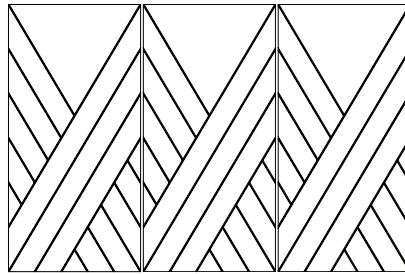

GROOVY WALL PATTERNS

SPECS

straight cut, squared corners

9mm or 12mm thickness

specify colour on your order

HARDWARE

attachment hardware is not included

construction adhesive is recommended for long term hanging
(not supplied by Harmony)

FILL IN THE BLANKS

(eg "HWG4795-BLF9")

panel thickness

- 9mm (9)
- 12mm (12)

RIBBON

patterned together

or

CODE