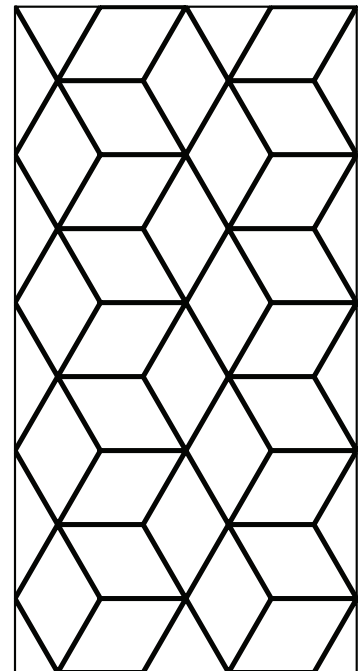

attachment hardware is not included

construction adhesive is recommended for long term hanging
(not supplied by Harmony)

FILL IN THE BLANKS
(eg "HWG4795-BLF9")

panel thickness

- 9mm (9)
- 12mm (12)

CODE

SIZE

LIST

	SIZE		LIST	
	W	H	9mm	12mm
HWG4795-BLF__	47	95	\$ 716	\$ 886

BOXED

patterned together

CODE

SIZE

LIST

	SIZE		LIST	
	W	H	9mm	12mm
HWG4792-BXD__	47	91 1/2	\$ 798	\$ 1057