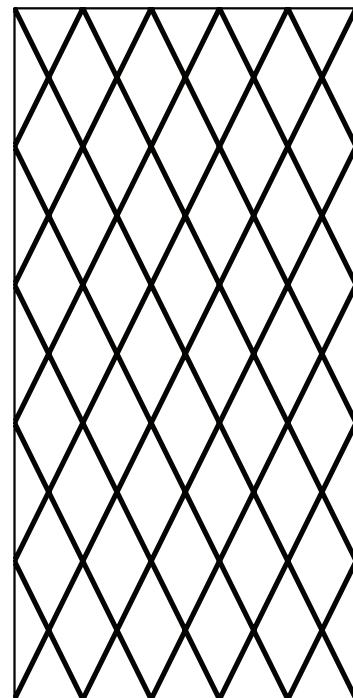

GROOVY WALL PATTERNS

DIAMONDS