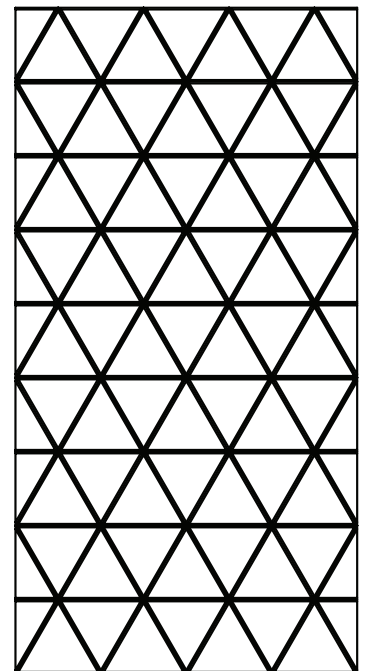

GROOVY WALL PATTERNS

SPECS

straight cut, squared corners

9mm or 12mm thickness

specify colour on your order

HARDWARE

attachment hardware is not included

construction adhesive is recommended for long term hanging
(not supplied by Harmony)

FILL IN THE BLANKS
(eg "HWG4795-BLF9")

panel thickness

- 9mm (9)
- 12mm (12)

SLANTED

patterned together

CODE

SIZE

LIST

	SIZE		LIST	
	W	H	9mm	12mm
HWG4795-SLN_ _	47	95	\$ 716	\$ 886

TRIANGLES

patterned together

CODE

SIZE

LIST

	SIZE		LIST	
	H	W	9mm	12mm
HWG4792-TRI_ _	47	91-1/2	\$ 881	\$ 1139

GROOVY WALL PATTERNS