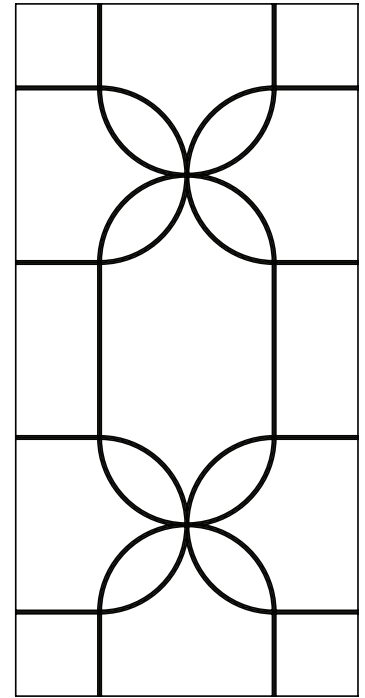

GROOVY WALL PATTERNS

SPECS

straight cut, squared corners

9mm or 12mm thickness

specify colour on your order

HARDWARE

attachment hardware is not included

construction adhesive is recommended for long term hanging
(not supplied by Harmony)

FILL IN THE BLANKS
(eg "HWG4795-BLF9")

panel thickness

- 9mm (9)
- 12mm (12)

KALEIDOSCOPE

patterned together

CODE

SIZE

LIST

	W	H	9mm	12mm
HWG4795-KAL__	47	95	$ 798	$ 1057