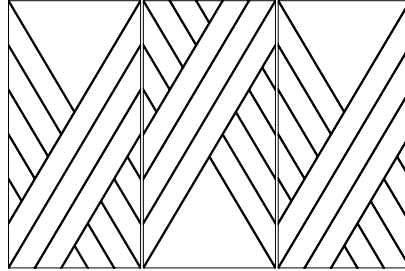

GROOVY WALL PATTERNS

SPECS

straight cut, squared corners

9mm or 12mm thickness

specify colour on your order

HARDWARE

attachment hardware is not included

construction adhesive is recommended for long term hanging
(not supplied by Harmony)

FILL IN THE BLANKS

(eg "HWG4795-BLF9")

panel thickness

- 9mm (9)
- 12mm (12)

RIBBON

patterned together

or

CODE