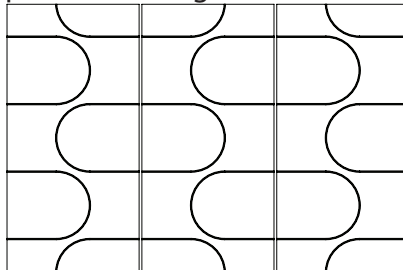

ZIPPER

patterned together

or