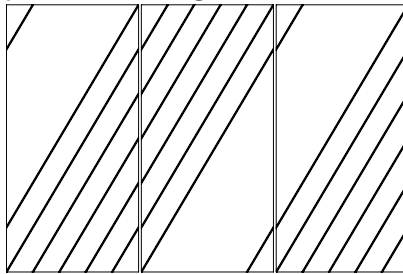

GROOVY WALL PATTERNS

SPECS

straight cut, squared corners

9mm or 12mm thickness

specify colour on your order

HARDWARE

attachment hardware is not included

construction adhesive is recommended for long term hanging
(not supplied by Harmony)

FILL IN THE BLANKS
(eg "HWG4795-BLF9")

panel thickness

- 9mm (9)
- 12mm (12)

SLANTED

patterned together