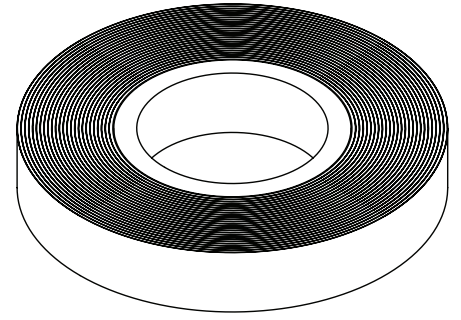

HARDWARE FOR WALLS TAPE

SPECS

used to attach acoustic panels to walls

1" wide

please refer to instructions to ensure adequate adhesion

CODE	CASE	LENGTH		LIST
	per box	meters	feet	
HA-TAPE-164	1 roll	50	164	$ 97