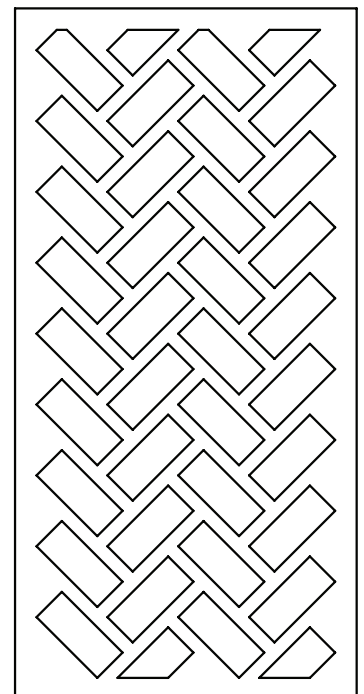

HERRINGBONE

CODE

SIZE

LIST

	SIZE		LIST
	W	H	18mm
HWM4795-HER18	47	95	$ 1674