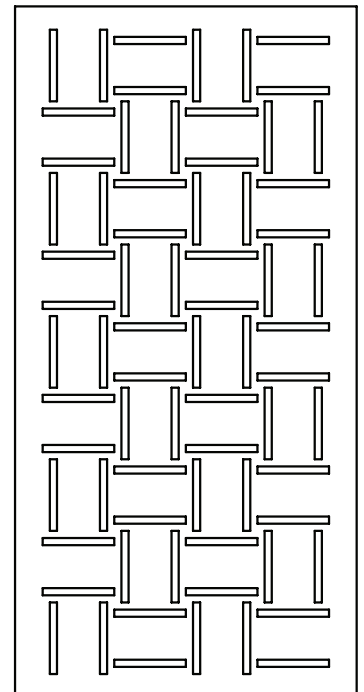

WEAVE

CODE

SIZE

LIST

	SIZE		LIST
	W	H	18mm
HWM4795-WEA18	47	95	$ 1674