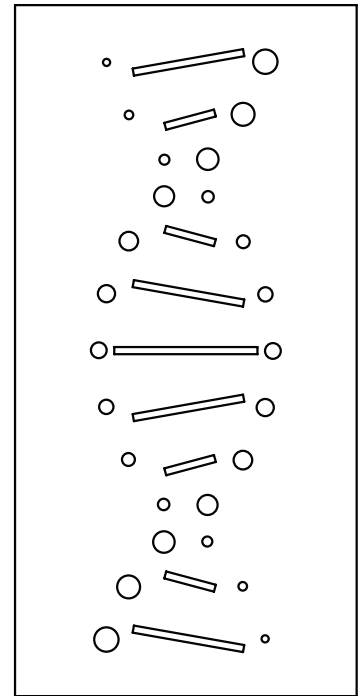

MOTIF WALL PATTERNS

SPECS

straight cut, squared corners

18mm - can be layered as a single or dual colour

specify colour(s) and their layout on your order
(front colour, and back colour to show through pattern)

HARDWARE

attachment hardware is not included

HELIX

CODE

SIZE

LIST

	SIZE		LIST
	W	H	18mm
HWM4795-HEL18	47	95	$ 1614