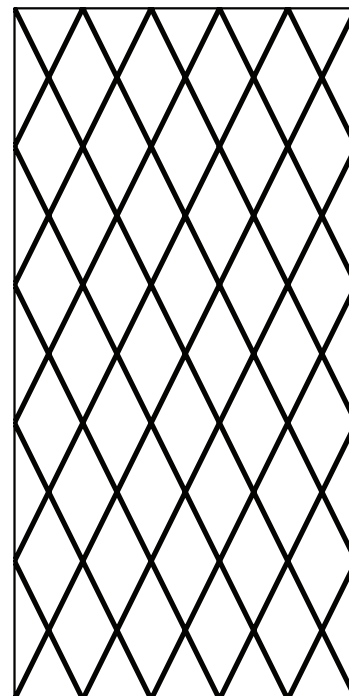

GROOVY WALL PATTERNS

DIAMONDS