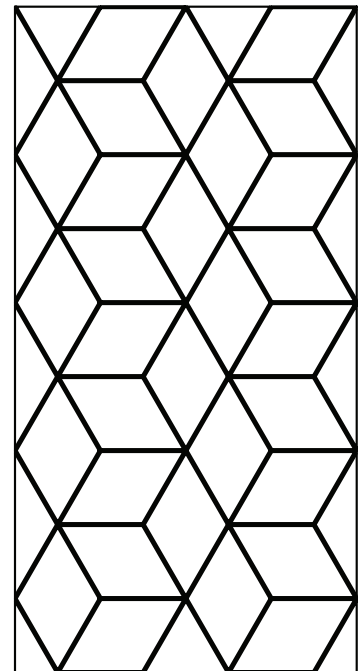

HARDWARE

attachment hardware is not included

construction adhesive is recommended for long term hanging
(not supplied by Harmony)

FILL IN THE BLANKS
(eg "HWH4795-BLF9")

panel thickness

- 9mm (9)
- 12mm (12)

CODE

SIZE

LIST

	W	H	9mm	12mm
HWG4795-BLF__	47	95	\$ 716	\$ 886

BOXED

patterned together

CODE

SIZE