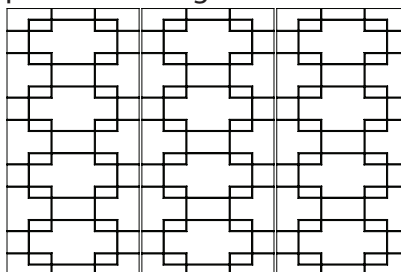

panel thickness

- 9mm (9)
- 12mm (12)

CODE

SIZE

LIST

	W	H	9mm	12mm
HWG4795-HRZ_ _	47	95	\$ 716	\$ 886

RECTANGLES

patterned together