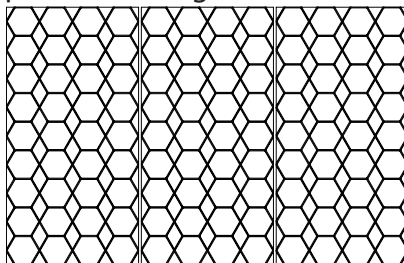

- 9mm (9)
- 12mm (12)

CODE

SIZE

LIST

	SIZE		LIST	
	W	H	9mm	12mm
HWG4795-DIA_ _	47	95	\$ 798	\$ 1057

HONEYCOMB

patterned together

CODE