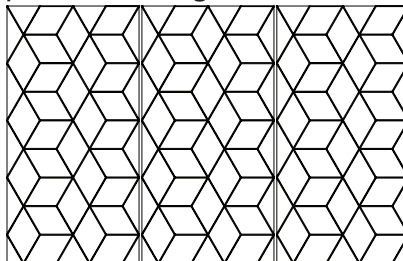

CODE

SIZE

LIST

	W	H	9mm	12mm
HWG4795-BLF__	47	95	\$ 716	\$ 886

BOXED

patterned together

CODE

SIZE

LIST

	W	H	9mm	12mm
HWG4792-BXD__	47	91 1/2	\$ 798	\$ 1057

GROOVY WALL PATTERNS

DIAMONDS

patterned together

SPECS

straight cut, squared corners

9mm or 12mm thickness