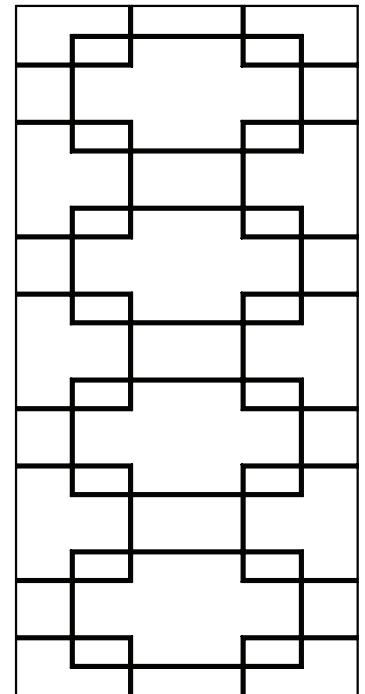

panel thickness

- 9mm (9)
- 12mm (12)

CODE

SIZE

LIST

	W	H	9mm	12mm
HWG4795-HRZ_ _	47	95	\$ 716	\$ 886

RECTANGLES

patterned together